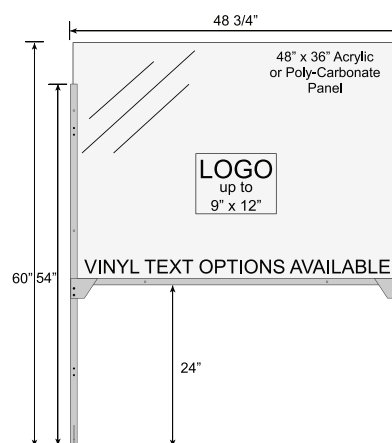

COVID-19 Workstation Separators

Available Special Order!

Standard Offering

- Aluminum U-Channel Frame w/ Black Powder Coated Finish
- Freestanding Base and Stainless Steel Hardware
- 1/16" Clear Acrylic or Poly-Carbonate Panel
- Lightweight design (allows you to easily move from location to location)
- Standard Sizes: 48" x 48" / 48" x 36" / 32" x 36"

Customization Options

- Custom height, width, and finish options
- Free standing or wall mounted designs
- Add logos or messaging
- Call for details

#WRKST-SEP-1A

#WRKST-SEP-2A

#WRKST-SEP-3A

Contact Schaedler Yesco to order | 1-800-998-1621 | sales@sydist.com