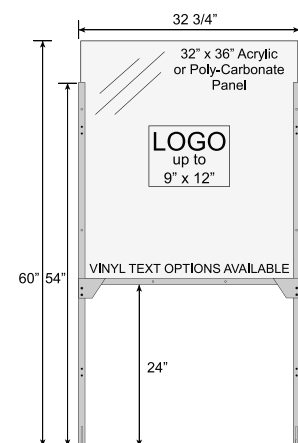

COVID-19 Workstation Separators

Available Special Order!

Standard Offering

- Aluminum U-Channel Frame w/ Black Powder Coated Finish
- Freestanding Base and Stainless Steel Hardware
- 1/16" Clear Acrylic or Poly-Carbonate Panel
- Lightweight design (allows you to easily move from location to location)
- Standard Sizes: 48" x 48" / 48" x 36" / 32" x 36"

Customization Options

- Custom height, width, and finish options
- Free standing or wall mounted designs
- Add logos or messaging
- Call for details

#WRKST-SEP-1A

#WRKST-SEP-2A

#WRKST-SEP-3A

Contact Schaedler Yesco to order | 1-800-998-1621 | sales@sydist.com