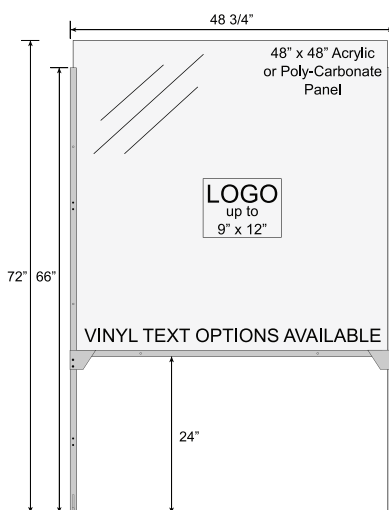

COVID-19 Workstation Separators

Available Special Order!

Standard Offering

- Aluminum U-Channel Frame w/ Black Powder Coated Finish
- Freestanding Base and Stainless Steel Hardware
- 1/16" Clear Acrylic or Poly-Carbonate Panel
- Lightweight design (allows you to easily move from location to location)
- Standard Sizes: 48" x 48" / 48" x 36" / 32" x 36"

Customization Options

- Custom height, width, and finish options
- Free standing or wall mounted designs
- Add logos or messaging
- Call for details

#WRKST-SEP-1A

#WRKST-SEP-2A

#WRKST-SEP-3A

Contact Schaedler Yesco to order | 1-800-998-1621 | sales@sydist.com