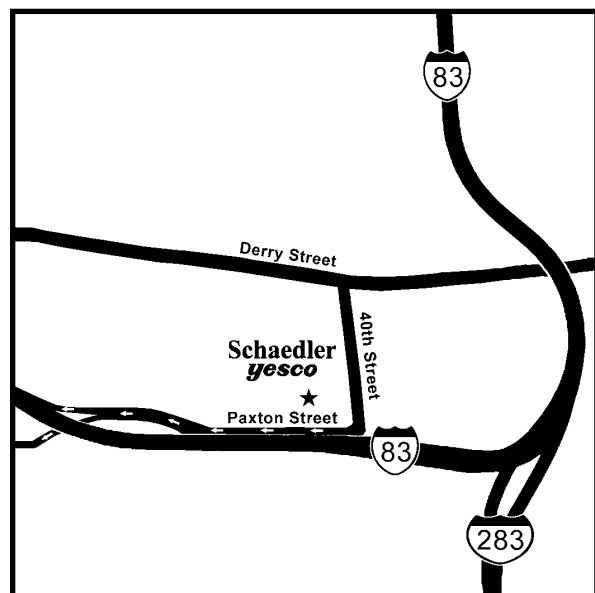

From PA Turnpike Exit 247 (Harrisburg East):

Take I-283 North to Exit #2 (Route 441 Swatara). Turn left onto 441 North. Turn right on Eisenhower Blvd. Take Derry Street Exit. At the light, turn right onto Derry St. Turn left onto 40th Street. Turn right onto Paxton Street. Schaedler Yesco is on the right-hand side.