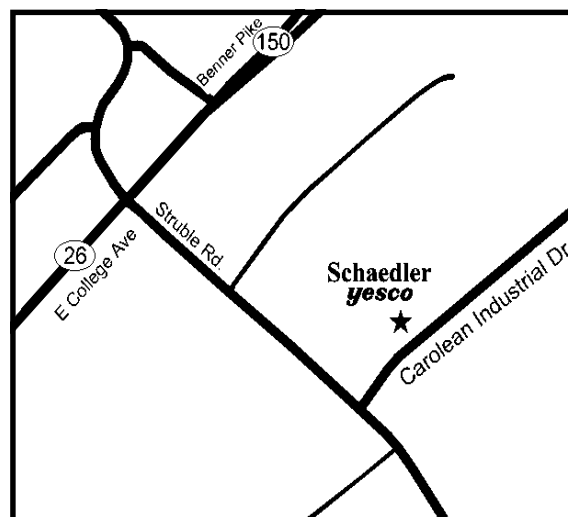

From Lock Haven, Jersey Shore:

Take I-80 West to Bellefonte exit (161). Turn left onto PA-26 South (East College Avenue). Turn left onto Struble Road. Turn left onto Carolean Industrial Drive. Go approx. 1/10 mile to SYD on the left.

From Bellefonte:

Take PA-150 South (Benner Pike). Turn left onto Struble Road. Turn left onto Carolean Industrial Drive. Go approx. 1/10 mile to SYD on the left.

From Clearfield, Philipsburg:

Take I-80 East. Merge onto US-220 South. Merge onto PA-150 South (Benner Pike). PA-150 becomes PA-26 (East College Avenue). Turn left onto Struble Road. Turn left onto Carolean Industrial Drive. Go approx. 1/10 mile to SYD on the left.

From Altoona, Holidaysburg, Tyrone:

Take I-99 North. Turn right onto US-220. Merge onto US-322 East (Mt. Nittany Expy). Take the PA-26 exit (East College Avenue) toward State College. Turn left onto East College Avenue. Turn right onto Struble Road. Turn left onto Carolean Industrial Drive. Go approx. 1/10 mile to SYD on the left.