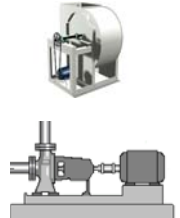

➤ **HVAC Motor Control:**

ALLEN BRADLEY Variable Frequency Drives, Reduced Voltage Starters, Combination Starters & Manual Starters

SIEMENS Safety Switches

➤ **Electrical Heating Terminal Units:**

QMARK Cabinet Unit Heaters, Baseboard Heating Units, Wall Heaters, Ceiling Heaters & Radiant Heaters